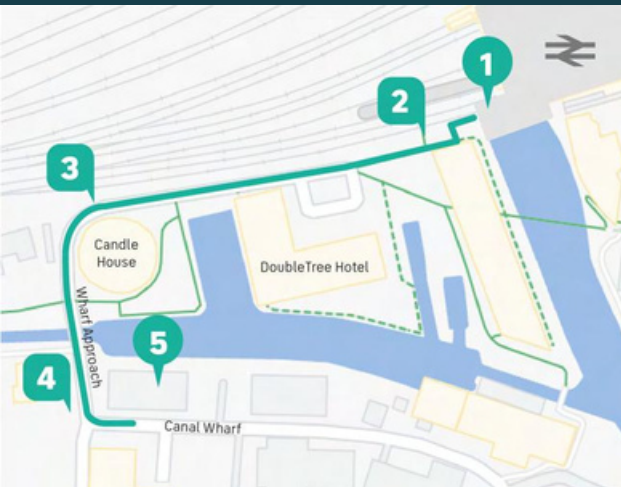

How to get here

8 minutes from
Leeds train station
via 'Holbeck Urban Village' exit

1 Leave the train station via the Holbeck Urban Village exit above platforms 16 & 17. Exit left toward Granary Wharf.

2 Walk straight through Granary Wharf passing the DoubleTree hotel on your left.

Follow for 2 minutes.

3 After passing the round building Candle House, cross the bridge and continue along Wharf Approach.

Follow for 1 minute.

4 Take the first left on to Canal Wharf.

5 Arrive at CDS on the left of the street and let reception know you're here for Research Helper.

Riverside House, 7 Canal Wharf, Leeds, LS11 5AS